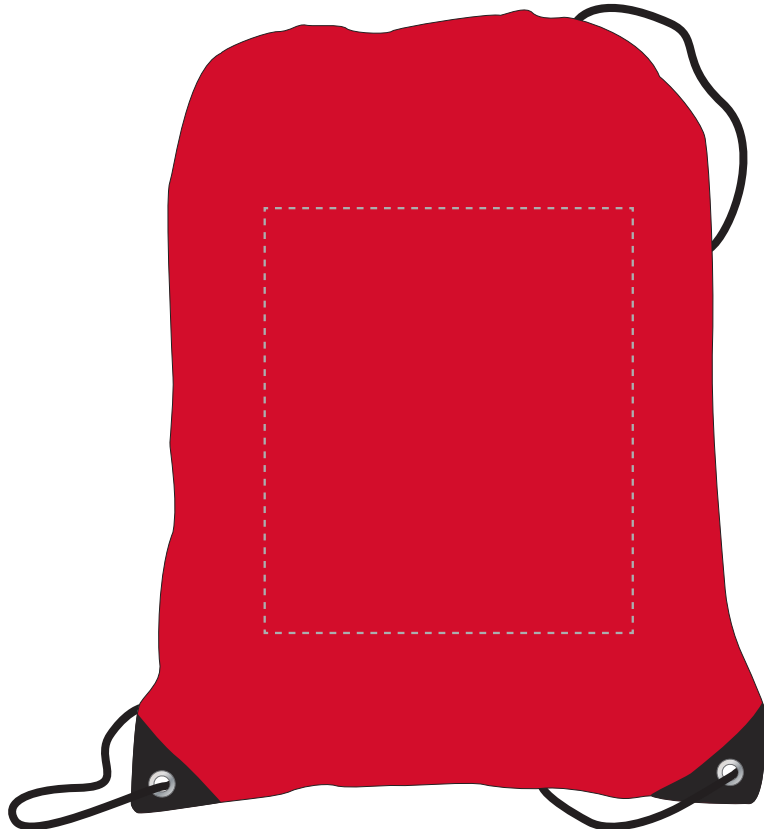

Your Ref:	Quantity:	Product Code: QB0609
Our Ref:	Version: 1	Product Colour: RED

PRINTING CONCERNS:

We stock this item in the following colours

**PANTONE REFERENCE(S)**
 Full colour uv printing

ARTWORK SCALE 25%

The dashed line is to demonstrate print area and will not appear on your printed item

PLEASE NOTE:

- All colours including print and product are for visual purposes only and should not be regarded as the actual colour of the product and print.
- Some products may vary from batch to batch and may differ from previous orders.
- The colour and texture of a product can also have an effect on the final print colour.
- By approving this order we accept that you understand these terms.